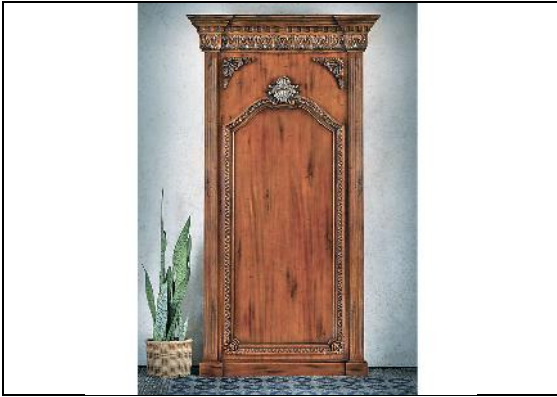

Grand Mahogany Archway Wall Panels

Catalog Numbe I-JM/HMS007/VE

Item Number: 10812221

OH

Material Hardwoods

Color Brown

Dimensions 52.5W X 6.5D X 103H - EACH