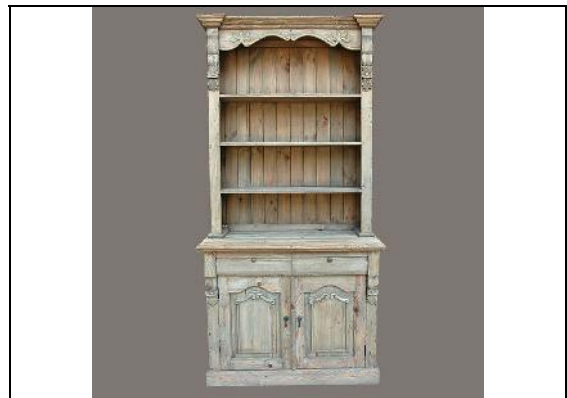

Coastal Hutch

Catalog Numbe I-JM/HRC012

Item Number: 11262866

OH 1

Material

Color Wood Tone

Dimensions