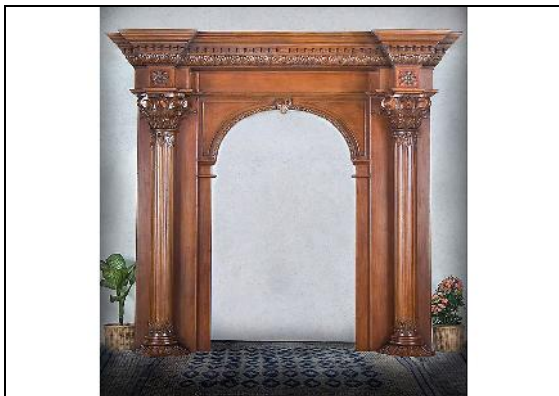

Grand Mahogany Archway-VE

Catalog Numbe I-JM/HMS005/VE

Item Number: 10622436

OH

Material

Color Brown

Dimensions 143"L X 16"D X 126"H