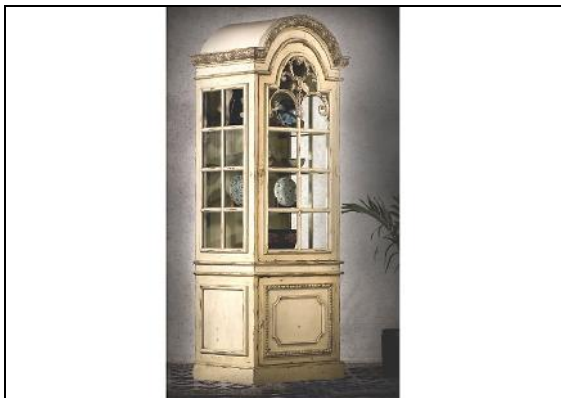

Georgian Curio Cabinet-PM

Catalog Numbe I-JM/HCU003/PM

Item Number: 10456087

OH

1

Material

Color Whitewash

Dimensions 33"L X 24"D X 91"H