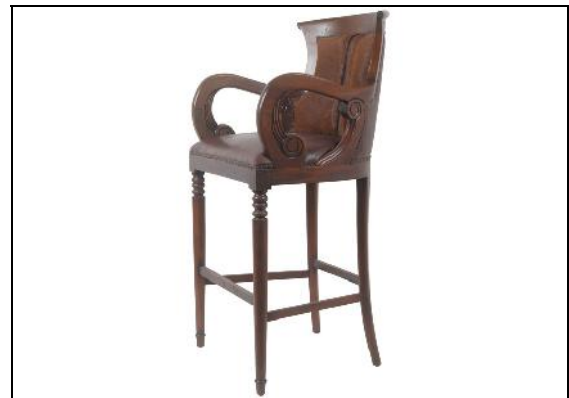

French Lodge Fur Barstool-VE

Catalog Numbe I-JM/HUP032-NAT

Item Number: 11090321

OH -3

Material

Color Mahogany

Dimensions BARSTOOL - 24.5W X 24.5D X 49.5H S