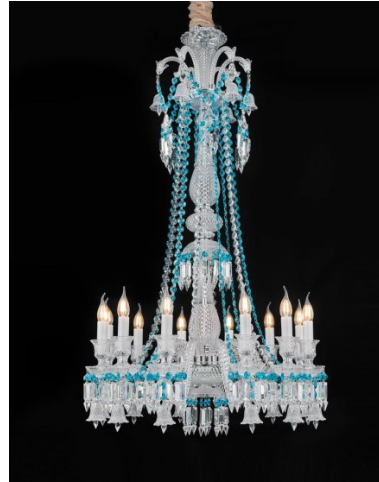

Hollywood Brush 39 light Silver Chandelier

Hollywood Brush 39 light Silver
Chandelier
11234312
L-HY-5047-18+12
65 DIA X 98H
ALUMINUM

Hollywood Brush 9 light Silver Chandelier

Hollywood Brush 9 light Silver
Chandelier
11234304
L-HY-5047-6+3
31 DIA X 33H
ALUMINUM

Sapphire Maria Theresa Tall 15 Light

Sapphire Maria Theresa Tall 15
Light
12014791
L-HY-MD2480-10+
Crystal

Sapphire Maria Theresa Tall 12 Light

Sapphire Maria Theresa Tall 12
Light
12014792
L-HY-MD2567-12B
Crystal