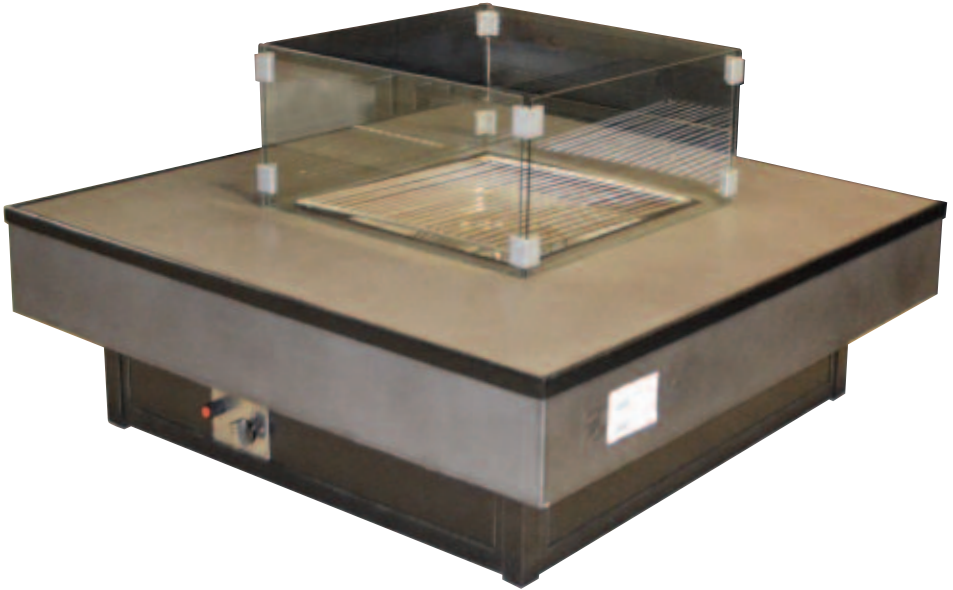

GRAND LUXE

Catalog #: GF-LD1502DSF-42
Item #: 12003529

GRAND LUXE GAS & GLASS TABLE

Table: 42 W x 42 D x 14.5 H (without glass)