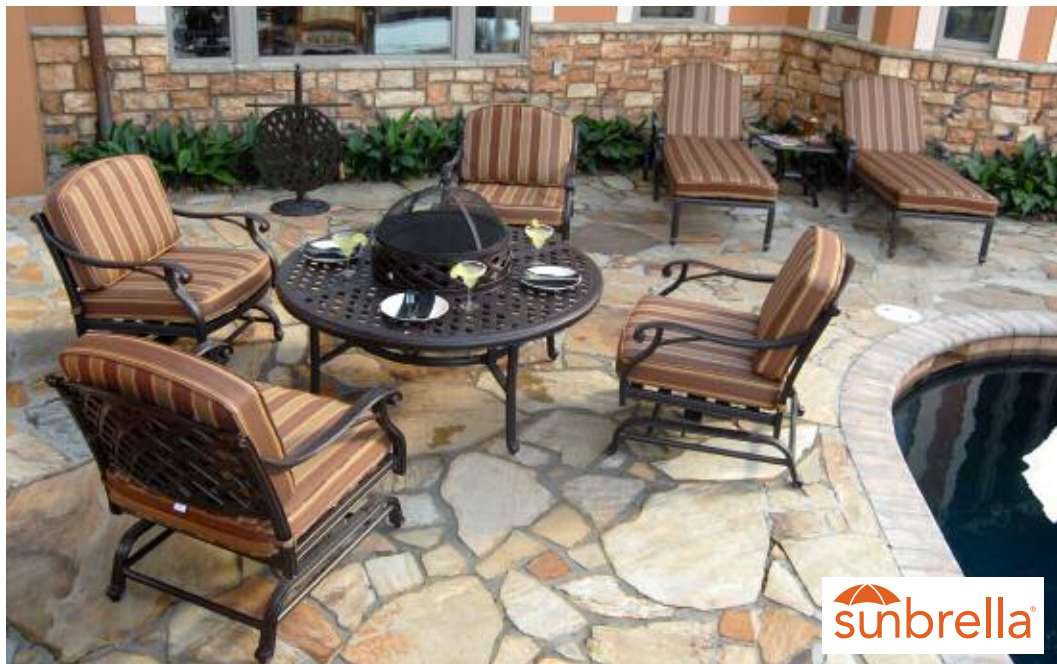

Catalog #: GF-LD8176-9/21A
Item #: 10939935

BRENTWOOD 9 PIECE ALL INCLUSIVE CHAT & LOUNGER SET

Set includes 6 Piece All-Inclusive Motion Club Chair Set complete with 4 deep seating club chairs with popular rocking features and a patented Bridgeton Moore All-Inclusive matching table, 2 adjustable back chaises with wheels for ease of movement and a coordinating side table.