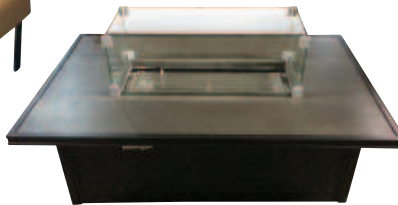

Miramar Gas & Glass Table
Cat# GF-LD1502CSF365
Item# 11284977
56W x 36.D x 19H